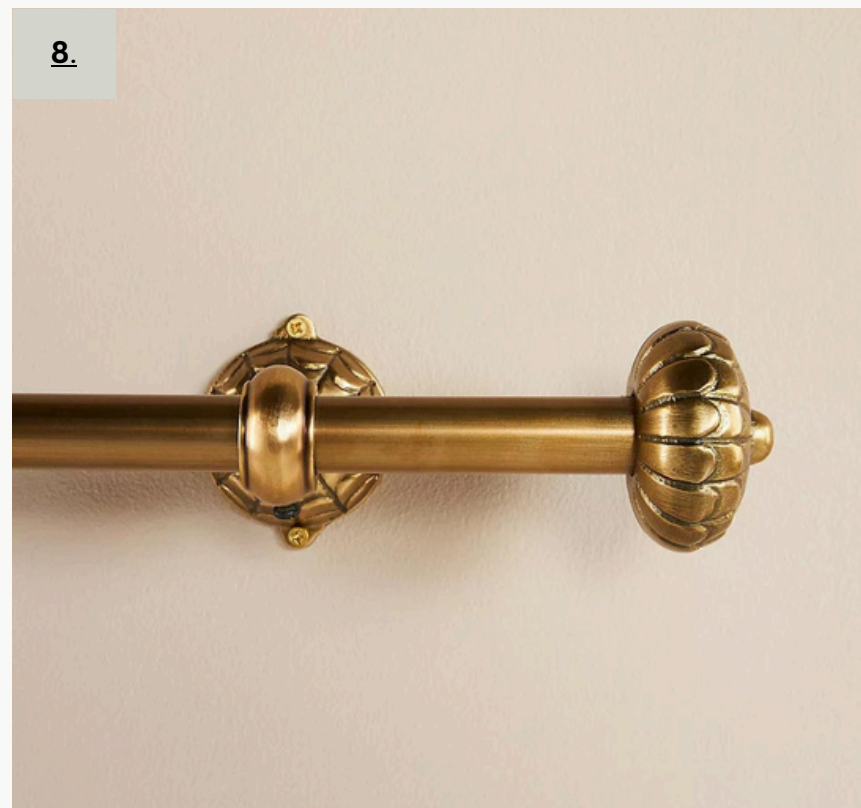

# Curated Anthropologie Home Decor New Arrivals

**1.**  
HOLIDAY  
GIFT  
CANDLE

**2.**  
GLASS  
TREE  
CANDLE

**3.**  
FLORAL  
JERSEY  
QUILT

**4.**  
UGG  
THROW  
BLANKET

**5.**  
VELVET  
ACCENT  
PILLOW

**6.**  
ELOISE  
GLASS  
SCONCE

**7.**  
LED  
LIGHT  
SCENE

**8.**  
CURTAIN  
ROD